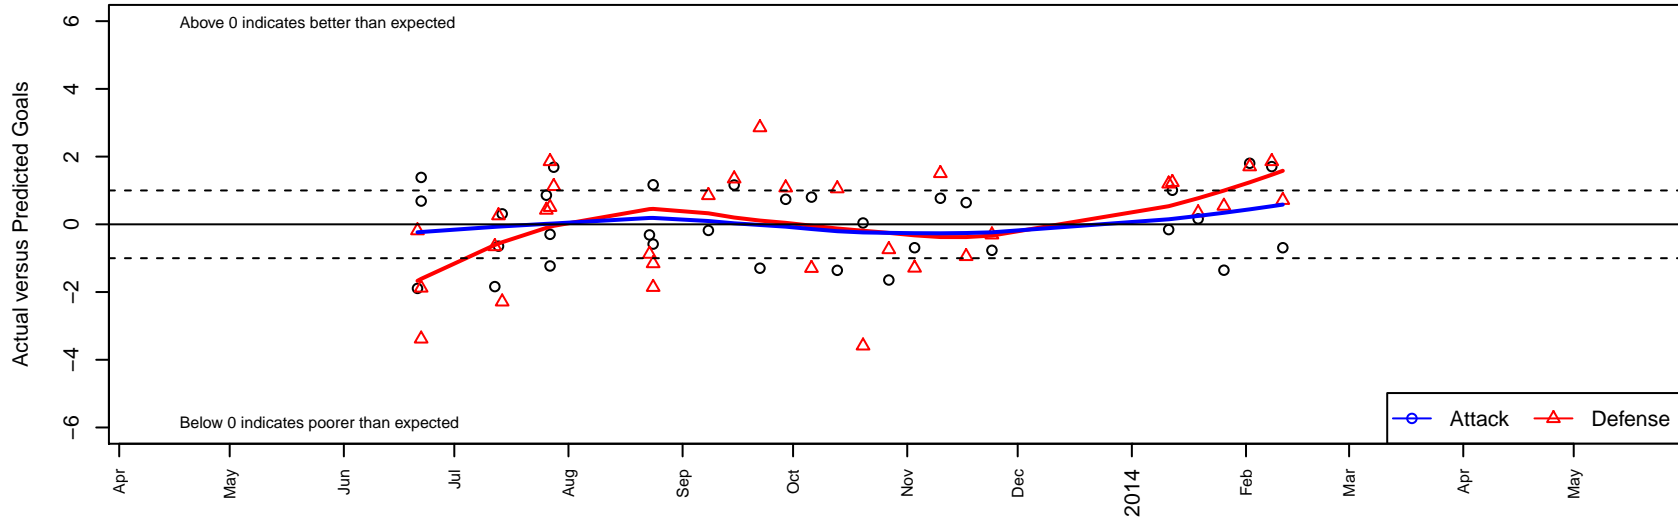

Seattle United Shoreline Blue B97

Seattle United Regional
 Seattle, WA
 B97 total strength=1393
 attack=10.78 defense=5.65
 fall league = NPSL B16D1
 alt names used:
 Seattle United Shoreline Blue B97
 SU Shoreline B97 Blue Velocity
 SU/Shoreline B97 Blue
 SU/Shoreline B97 Blue (Velocity)
 Seattle United Shoreline B97 Blue
 69 Seattle United/Shoreline B97 Blue
 Seattle United SL Blue [B97]
 56 Seattle United/Shoreline B97 Blue
 2013 Seattle United Shoreline B97 Blue

Venues played:
 Baker Blast COPA U16
 Seattle Cup BU16
 Crossfire Select Cup BU16 Gold
 Puma Pacific Coast Challenge COPA U16
 NPSL B16D1
 Founders Cup B97

Seattle United Shoreline Blue B97
 Dots are actual minus expected GF (blue circles) and GA (red triangles).
 Blue line is smoothed change in attack strength. Red is smoothed change in defense strength.